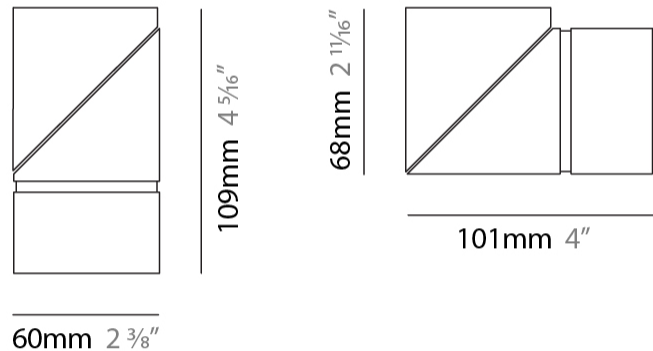

PROJECT	
TYPE	
SPECIFIER	
QUANTITY	
DATE	

BOB RECESSED

A7200003-

base number	Color Temperature	Finish Options	Lens Options

1. To build a product code in our configurator select the specify button on the base model # product page
2. To build a manual product code on this datasheet choose from the options listed below in blue font and add the suffix to the base model #

GENERAL

Series: Bob
Brand: Letroh
Division: Architectural
Mounting Type: Recessed
Mounting Location: Ceiling
Subcategory: Semi-Flush

PHYSICAL

Shape: Cylinder
Diameter (mm): 60
Diameter (in): 2 ³/₈
Length (mm): 109
Length (in): 4 ⁵/₁₆
Light Distribution: Adjustable / Downlight
Weight (kg): 0.60
Weight (lbs): 1.32
Fixture Finish: WHI / BLK
Fixture Material: Aluminum
Cut-out Measurements: 35mm/1 3/8"

ELECTRICAL

Lamp Type: LED
Input Wattage (W): 20
Total Output Wattage (W): 17
Dimming: Tri-Mode (Non-Dimming and Phase Dimming (120Vac only) and 0-10V Dimming)
Driver Included: Yes
Driver Location: Remote
Driver Type: Constant Current - Universal
Driver Class: Class 2
Input Voltage (V): 120 - 277
Constant Current (MA): 500
Constant Voltage (V): 33.9

LED

Color Temperature (°K): 2700 / 3000
Max. Delivered Lumen (lm): 1100 / 1500
CRI: >90 CRI
Lamp Life (hrs): 50000

OPTICAL

Optic°: 30 / 40 / 60 / OV / RT / WW
Adjustability: Rotational 360°; Tilt 90°

RATINGS AND CERTIFICATIONS

Certified By: Certified for North American Standards
IP rating: IP20